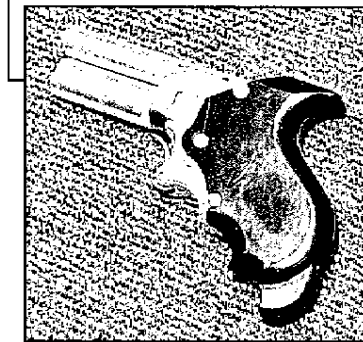

Through use of a 'jacking screw' this holster, in four different sizes, is able to fit 99% of the autopistols on the market today and yet remain what I would classify as a serious

self-defense holster in terms of concealment, speed of draw and security at gun retention. To me the new Safariland CustomFit holster was the hit of the show.

Final Notes

The mood at this year's show was down because overall sales have not been what was seen in years past. Some will blame the lack of Clinton "ban" scares, or Bill Clinton just in general! Remember the fall of the 1994? But, another point, in my opinion, is the shooting industry is currently running against national and economic demographics.

Those who can afford the high dollar/high profit pistol and the high dollar/high profit shotgun or rifle live in areas where it's difficult to shoot; i.e. insufficient number of convenient ranges, no place open to hunting, etc. Those who live in areas where it's relatively easy to shoot, generally can't afford the high profit guns due to the local wage scale.

In order to survive, the shooting industry and merchandisers are going to have to find a way to overcome these facets of national demographics. In the meantime, the SHOT Show moves next year to Atlanta and I'll be there to give you a full report.