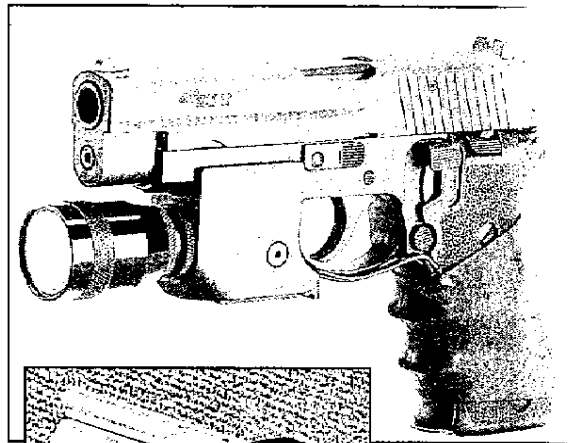

Through use of a 'jacking screw' this holster, in four different sizes, is able to fit 99% of the autopistols on the market today and yet remain what I would classify as a serious

self-defense holster in terms of concealment, speed of draw and security at gun retention. To me the new Safariland CustomFit holster was the hit of the show.

Final Notes

The mood at this year's show was down because overall sales have not been what was seen in years past. Some will blame the lack of Clinton "ban" scares, or Bill Clinton just in general! Remember the fall of the 1994? But, another point, in my opinion, is the shooting industry is currently running against national and economic demographics.

Those who can afford the high dollar/high profit pistol and the high dollar/high profit shotgun or rifle live in areas where it's difficult to shoot; i.e. insufficient number of convenient ranges, no place open to hunting, etc. Those who live in areas where it's relatively easy to shoot, generally can't afford the high profit guns due to the local wage scale.

In order to survive, the shooting industry and merchandisers are going to have to find a way to overcome these facets of national demographics. In the meantime, the SHOT Show moves next year to Atlanta and I'll be there to give you a full report.