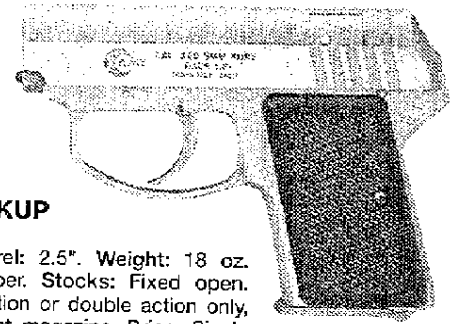

AMT .380 BACKUP

Caliber: .380. Barrel: 2.5". Weight: 18 oz. Stocks: Carbon fiber. Stocks: Fixed open. Features: Single action or double action only, double safety, 5-shot magazine. Price: Single action $369, double action only $319.