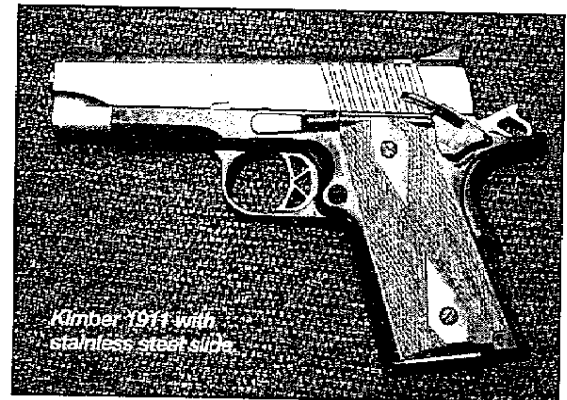

Kimber 1911 with stainless steel slide.