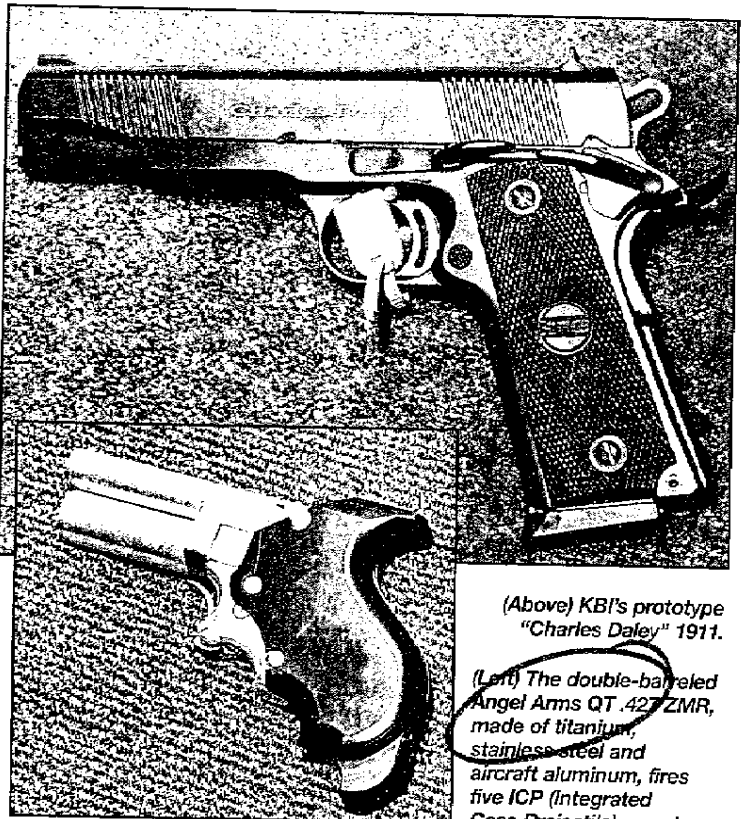

One last gun that doesn't fit into any conventional design is the *Angel Arms, Inc. QT .427 ZMR*. The gun looks like an over-and-under, two-barreled 3.5-inch-long derringer yet fires double-action, with the trigger hinged at the bottom rather than the top, as would be normal. There is no trigger guard. The "barrels" fold down into

the finger-grooved hand grip. The cartridge is an Integrated Case Projectile (ICP) which consists of a 94-grain bullet, powder charge, primer and combustible case. The previously mentioned over-and-under configuration has the top "barrel" containing five ICP rounds. The gun is made from titanium, stainless steel and aircraft aluminum. The ammo comes 60 rounds to the box and is loaded to 250,

350 or 500 foot/pounds of energy. Quoted velocities were 1500 feet-per-second. When one is available for T&E, I'll know more about it. Unfortunately, I had little time to closely examine this innovative concept at the SHOT Show.

The gun business isn't as good for sellers as it was a few years ago. Now, it's the buyer's turn—to pick and choose from a large assortment of reasonably priced semi-auto handguns.

(Above) KBI's prototype "Charles Daley" 1911.

(Left) The double-barreled Angel Arms QT .427 ZMR, made of titanium, stainless steel and aircraft aluminum, fires five ICP (Integrated Case Projectile) rounds.