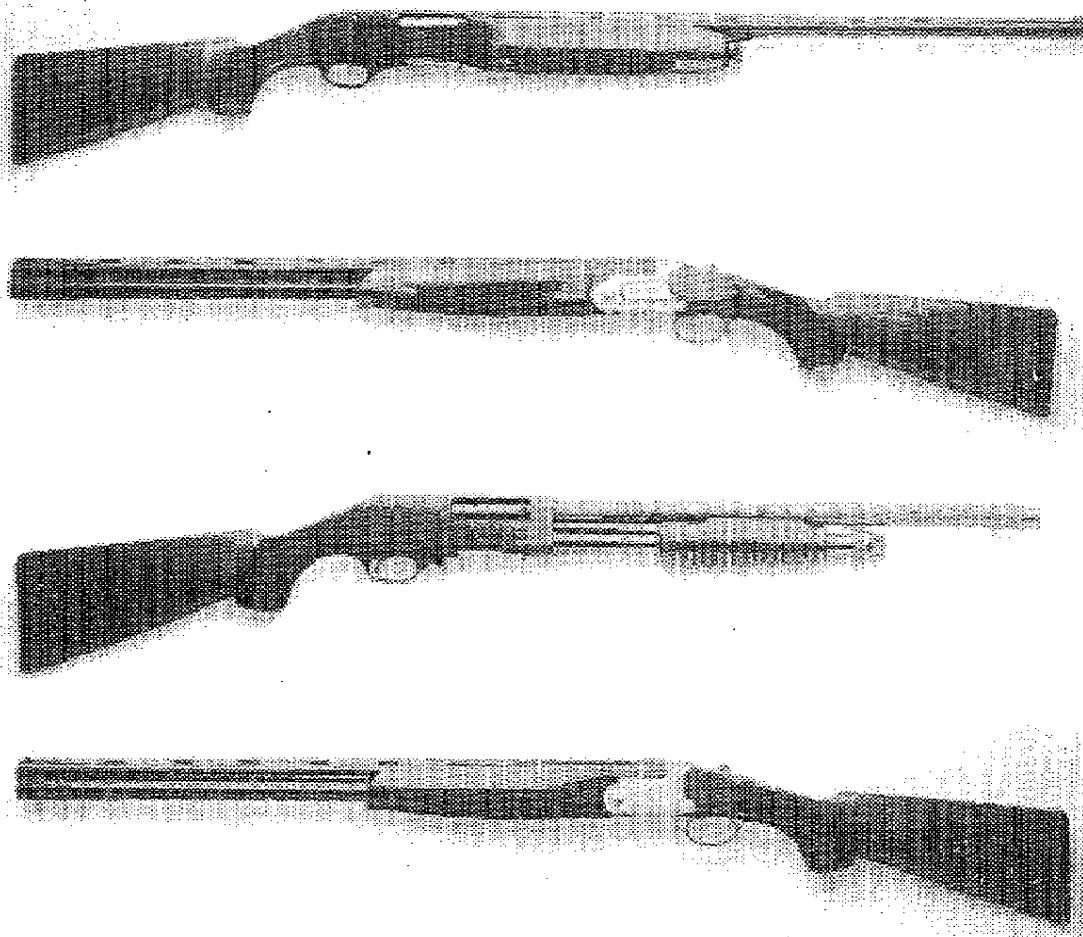

The NEW GUN WEEK

(USPS No. 231-900)
(ISSN 0195-1599)

SERVING SHOOTERS, COLLECTORS AND ACTIVISTS SINCE 1966

Vol. 33, Issue 1569

April 10, 1998

H&K Introduces Fabarm Shotguns to US Market

Heckler & Koch introduced a line of semi-automatic, pump-action, over/under and side-by-side shotguns to the US market at the 1998 SHOT Show. The 26 Italian-made Fabarm models have been well-known and popular in Europe with hunters, competitive shooters and police agencies. From the top, four of the new Fabarm shotguns are: the gas-operated Red Lion semi-automatic 12-gauge with 3-inch chambers, 3-shot magazine, matte finish walnut stock and set of five interchangeable choke tubes, MSRP \$804; the Max Lion over-under 12- or 20-gauge with 3-inch chambers, adjustable, single selective trigger, auto ejector, high grade stock, leather-covered recoil pad, and set of five choke tubes, MSRP \$1807; FP6 pump-action 12-gauge—used by the French national police and also currently seeing action in Bosnia—with 3-inch chamber, 20-inch barrel with heat shield, polymer stock and forend, 6-round capacity with five in the tubular magazine; threaded for external choke tubes, MSRP \$472, and the Silver Lion 12- or 20-gauge over-under with 3-inch chamber, single selective trigger, auto ejector, walnut stock, leather-covered recoil pad, and a set of 5 choke tubes, MSRP \$1331. Most Fabarm shotguns come with a locking case, and in varying barrel lengths, are now available in many shops. For Fabarm or other H&K gun catalog offerings, contact: Heckler & Koch, 21480 Pacific Blvd., Dept. GWK, Sterling, VA 20166.