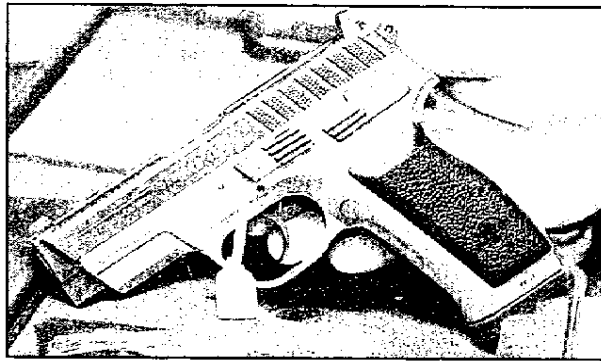

Jonathon Arthur Ciener is building the rimfire conversion kit for 1911 pistols and Beretta/Taurus 92 pattern pistols. Now, Ciener has introduced the Ciener "Platinum Cup" .22 LR conversion kit for all 1911A1 style autopistols. This kit has tightened tolerances to provide the best in accuracy and appearance. It reminded me of a 1960's style Colt Gold Cup. The quality is that good.

The big sensation, however, at Ciener's booth was his prototype .22 LR conversion kit for GLOCKS! Production is some distance away, but Ciener reports the prototype has worked from the get-go. I examined it and this is the kit everyone who owns a GLOCK will have to have.

In terms of precision or exquisite accuracy, among the finest revolvers made are those from **Freedom Arms**. New for 1998 is one that really gladdens my heart and that is the Freedom Arms Model 654 in .41 Magnum. Built like a bank vault but with the precision of a fine Swiss watch this .41 Magnum will be capable of accuracy that will be unheard of in any other .41 Magnum revolver.

(Top right) **SIGARMS** has developed what they call the "Sig Las/Tac" or Laser and Tactical Light system. They now join **GLOCK** and **HK** in developing tactical lamps for their self-defense and law enforcement clientele. The **SIGARMS Las/Tac** system is available with two possible light bulb voltages and various light intensities.

(Below right) **Angel Arms** had this unusual looking pistol on display. It's a semi-automatic design that utilizes a projectile that contains both the primer and the powder charge.

It's a smooth bore and the brass projectile uses a driving band to guarantee bore sealing after ignition.

Magnum Research had the latest pistol from Martin Tuma on display at their booth on the show floor. Tuma was the man who designed the Sphinx AT380 from Sphinx Porrentruy, Switzerland. Sphinx was purchased by Manurhin, absorbed, and basically disappeared a couple of years ago. Yet, the Sphinx pistols were of the highest quality. If Tuma can offer the same quality found with the Sphinx pistols then his new design, the "one PRO .45" and the "one PRO 9", will be eagerly awaited by discriminating shooters everywhere. The one PRO .45 is a 10+1 capacity .45ACP autopistol. It is a hammer fired design with either a da/sa or dao trigger operation. According to the press packet, the one PRO .45 will also be available in .400 Cor-Bon.

STI had their new "flat pistol" on display. Basically the flat pistol is a revived Detonics design, but it is important to note that all the parts on the frame, save two, are common 1911 parts. The slide is completely new, but the end result is a flat, almost subcompact .45 ACP pistol.

All carry guns, by definition, have to be carried in a holster and probably the one thing at this year's show that really caught my eye was the a holster from **Safariland**. It's called the CustomFit Holster and it is the first one-size-fits-all holster that I've seen I feel is worthwhile. As Bill Rogers explained it, I marveled at its design.

(Left) **Magnum Research** had this pistol on display that was designed by Martin Tuma. Formerly associated with the now defunct Sphinx firm of Porrentruy, Switzerland, Tuma has named this new design "one PRO .45." It is a hammer fired design with either a da/sa or dao trigger operation. It will be available in either .45 ACP or .400 Cor-Bon caliber and features a 10+1 capacity.